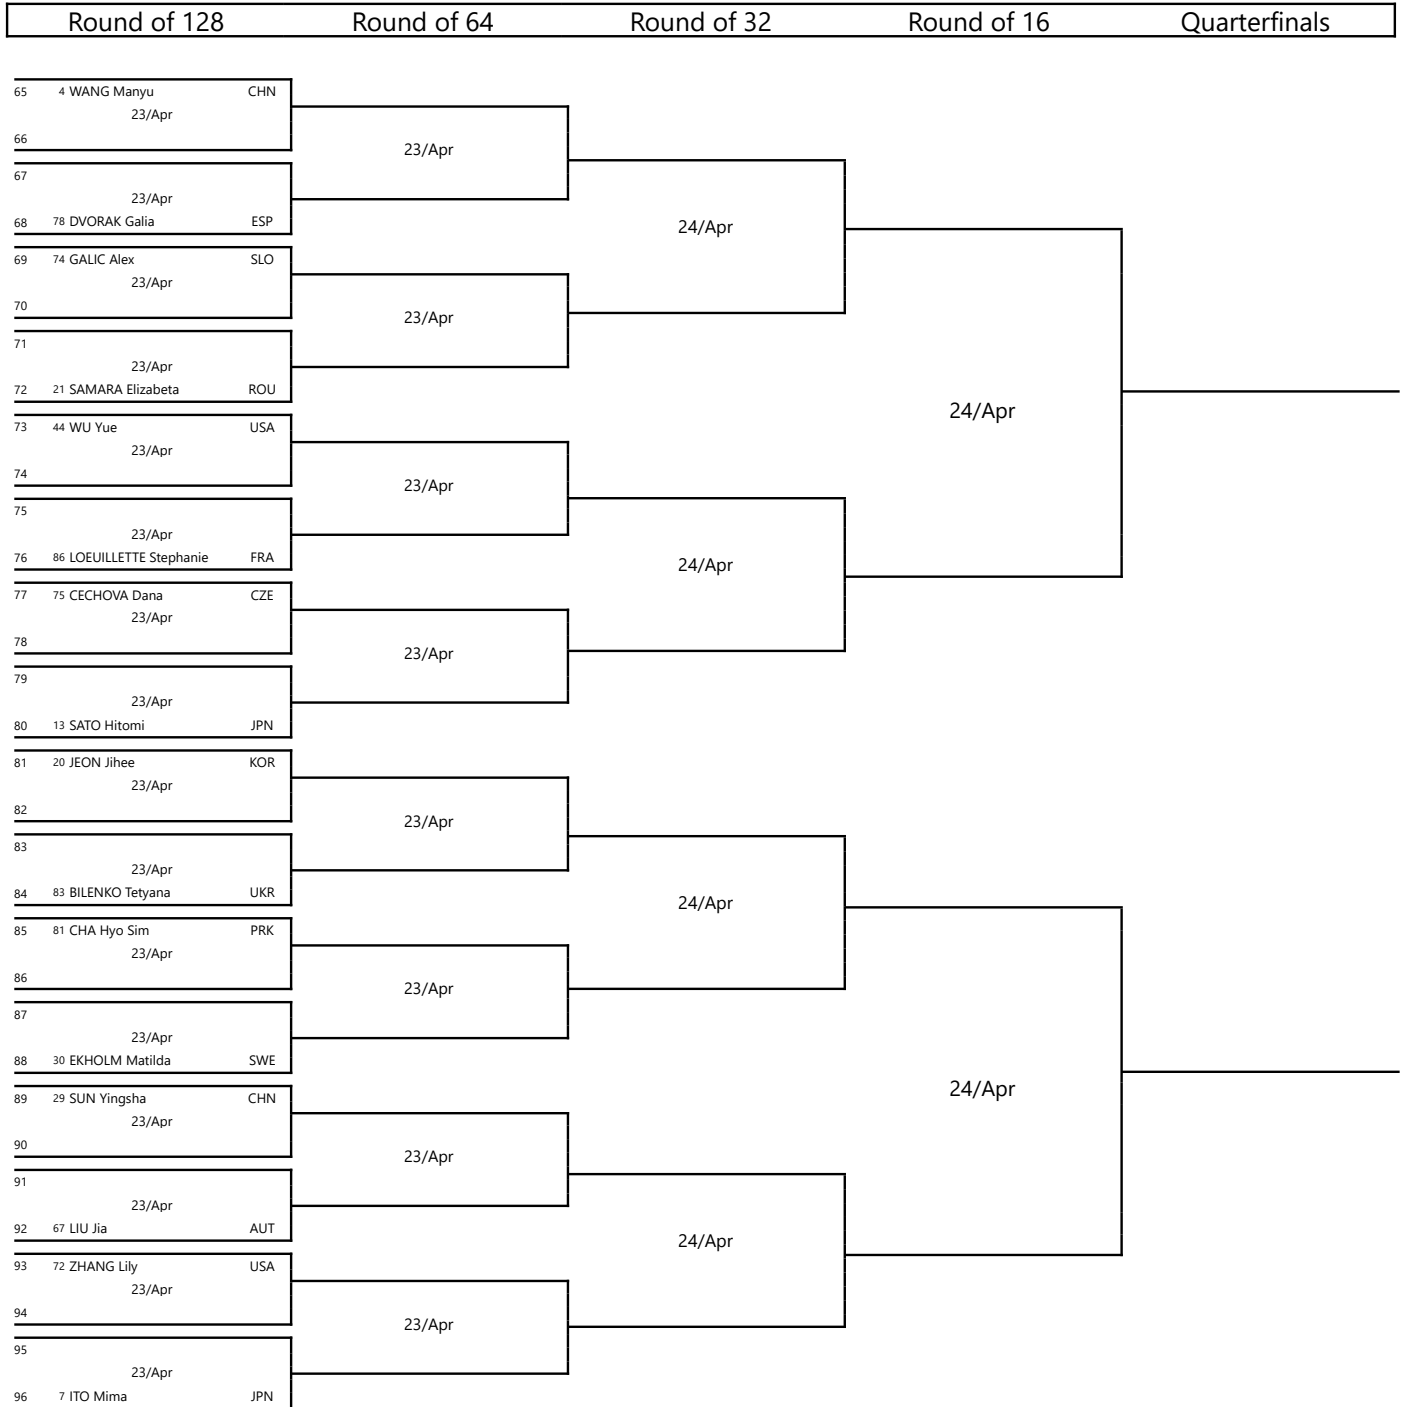

International Table Tennis Federation

Liebherr 2019 ITTF World Championships

Budapest (21 Apr - 28 Apr)

Women's Singles

Draw

As of SUN 21 APR 2019 at 20:34